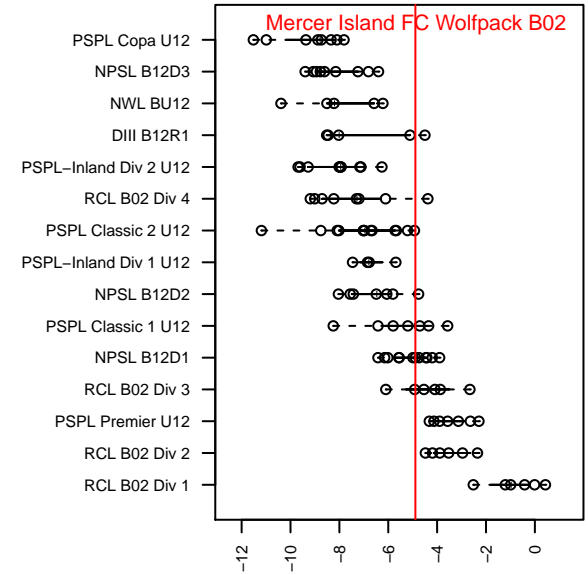

Mercer Island FC Wolfpack B02

Mercer Island FC
Mercer Island, WA
B02 total strength=658
attack=0.58 defense=0.65
fall league = NPSL B12D1
notes= Giampapa 2014

alt names used:
MIFC Wolfpack B02
MIFC Wolfpack 02 005/Giampapa

Venues played:
2014 NPSL B12D1
2014 Founders Cup B02

**attack and defense variance (black dot)
relative to other teams
and top 10 in region**

**attack and defense rating
relative to others at age
and all opponents in last 13 months**