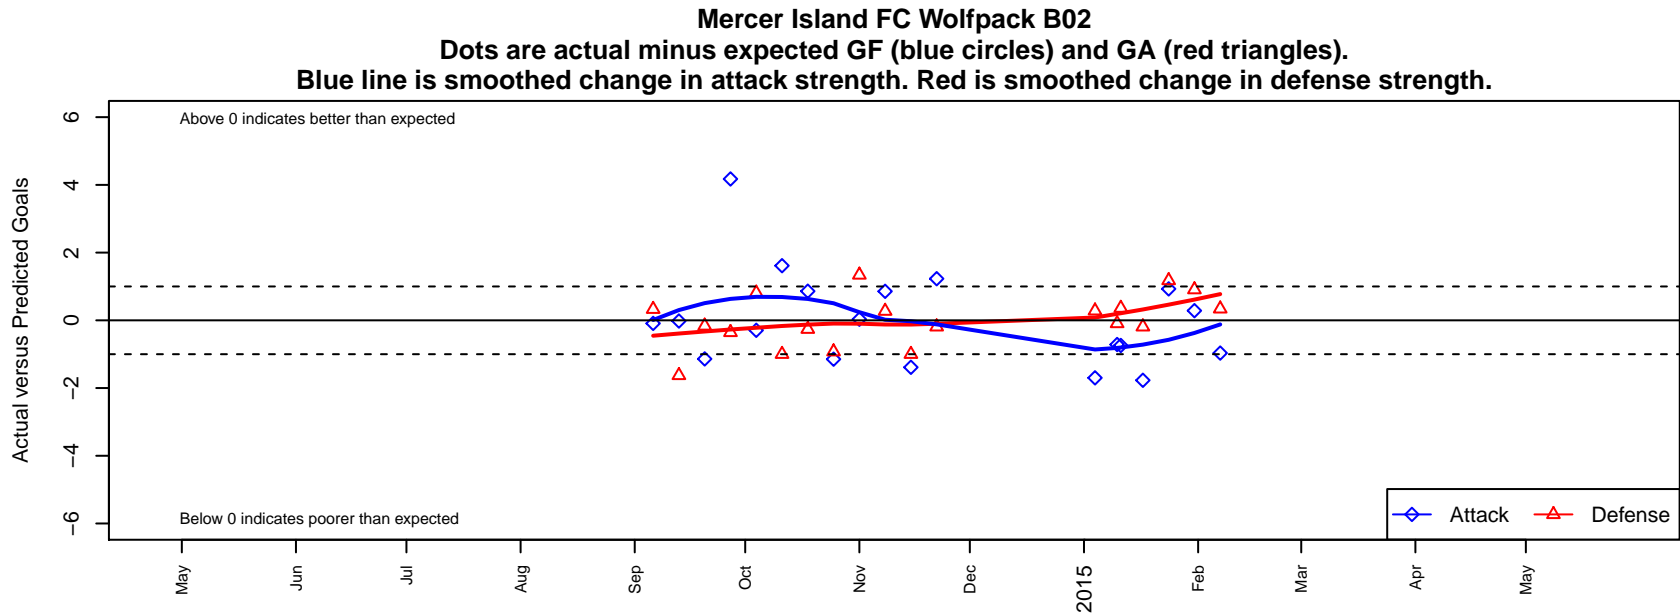

Mercer Island FC Wolfpack B02

Mercer Island FC
Mercer Island, WA
B02 total strength=658
attack=0.58 defense=0.65
fall league = NPSL B12D1
notes= Giampapa 2014

alt names used:
MIFC Wolfpack B02
MIFC Wolfpack 02 005/Giampapa

Venues played:
2014 NPSL B12D1
2014 Founders Cup B02

**attack and defense variance (black dot)
relative to other teams
and top 10 in region**

**attack and defense rating
relative to others at age
and all opponents in last 13 months**