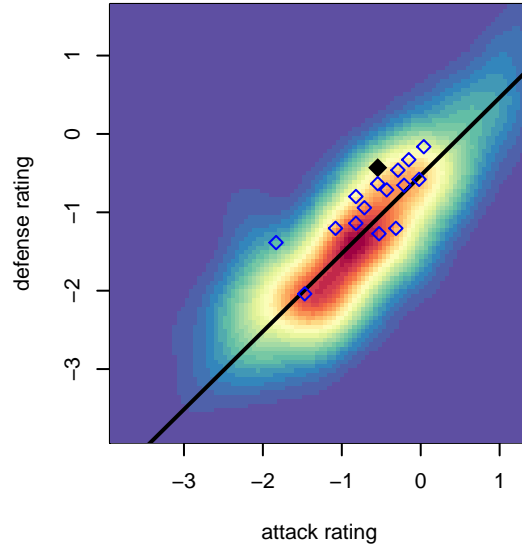

Mercer Island FC Wolfpack B02

Mercer Island FC
Mercer Island, WA
B02 total strength=658
attack=0.58 defense=0.65
fall league = NPSL B12D1
notes= Giampapa 2014

alt names used:
MIFC Wolfpack B02
MIFC Wolfpack 02 005/Giampapa

Venues played:
2014 NPSL B12D1
2014 Founders Cup B02

**attack and defense variance (black dot)
relative to other teams
and top 10 in region**

**attack and defense rating
relative to others at age
and all opponents in last 13 months**